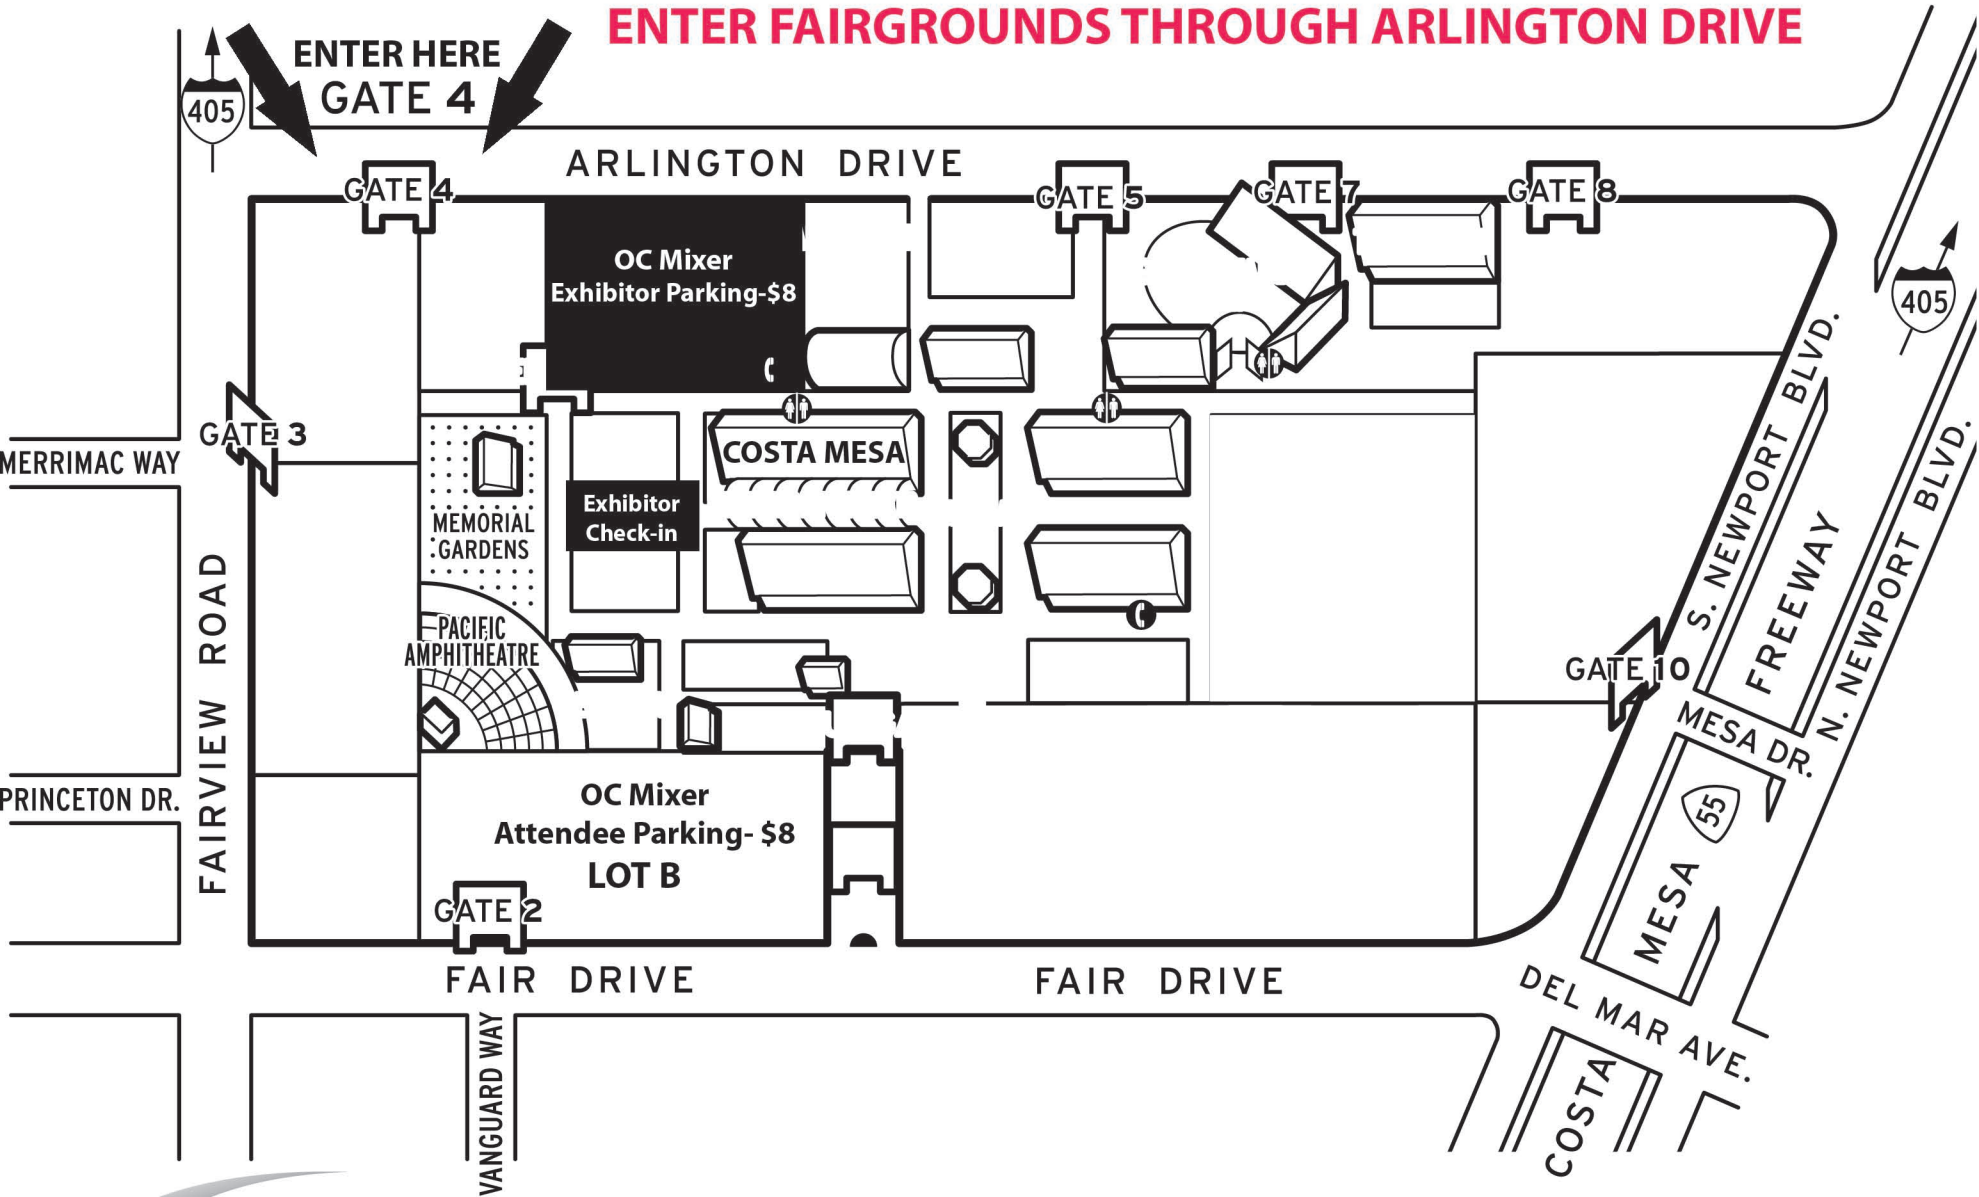

EXHIBITOR PARKING INFORMATION

ENTER FAIRGROUNDS THROUGH ARLINGTON DRIVE

**LARGEST
MIXER**

ORANGE COUNTY'S LARGEST MIXER IS
BEING HELD IN THE COSTA MESA BUILDING