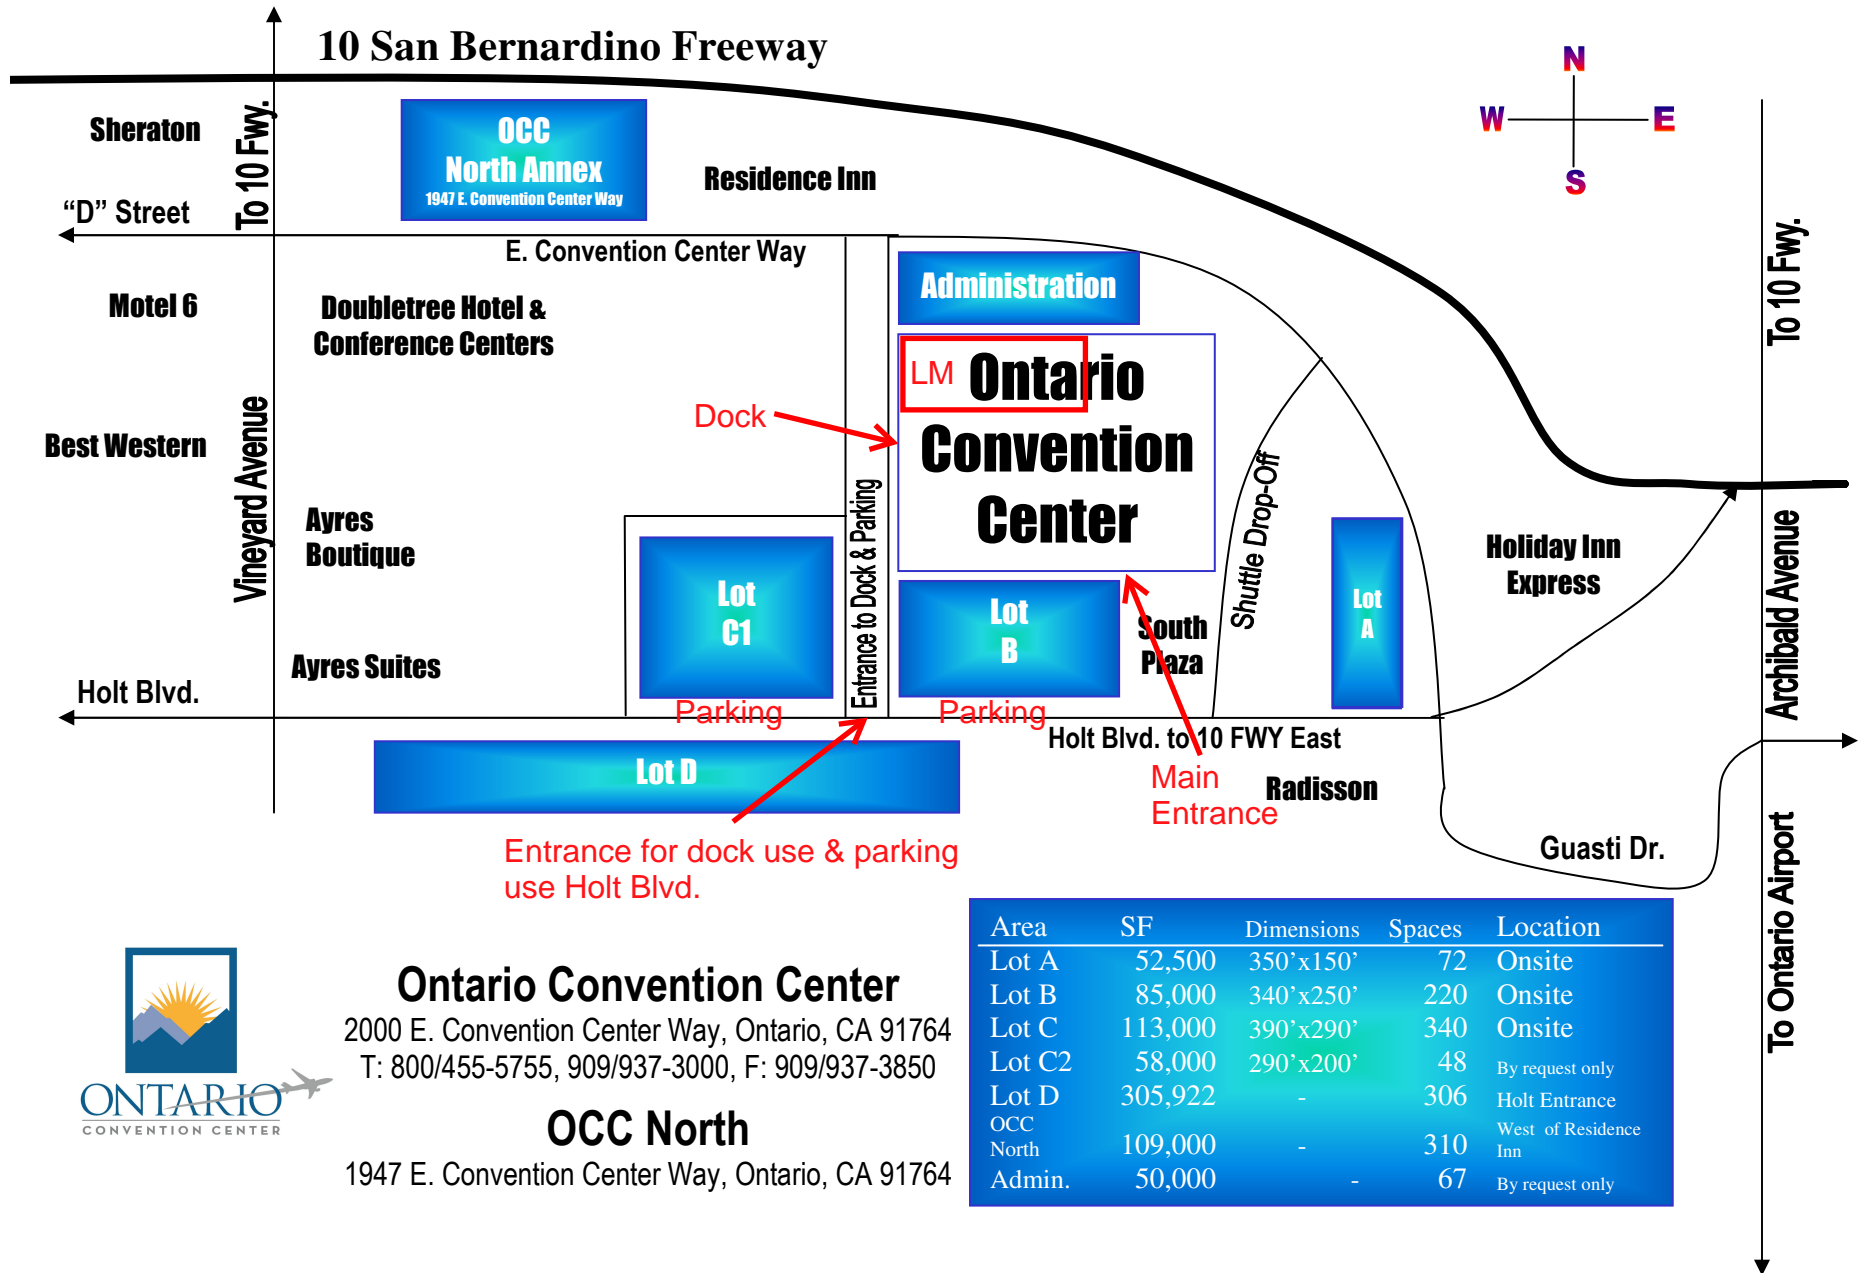

Exhibitor Dock usage - Enter off Holt Blvd. and proceed to dock. Open from 11:30 am - 3:45 pm

The dock is THE closest place to unload. Once unloaded proceed to the parking area

Parking is \$10 cash or credit - no in/out

Ontario Convention Center
 2000 E. Convention Center Way, Ontario, CA 91764
 T: 800/455-5755, 909/937-3000, F: 909/937-3850

OCC North
 1947 E. Convention Center Way, Ontario, CA 91764

Area	SF	Dimensions	Spaces	Location
Lot A	52,500	350'x150'	72	Onsite
Lot B	85,000	340'x250'	220	Onsite
Lot C	113,000	390'x290'	340	Onsite
Lot C2	58,000	290'x200'	48	By request only
Lot D	305,922	-	306	Holt Entrance
OCC North	109,000	-	310	West of Residence Inn
Admin.	50,000	-	67	By request only